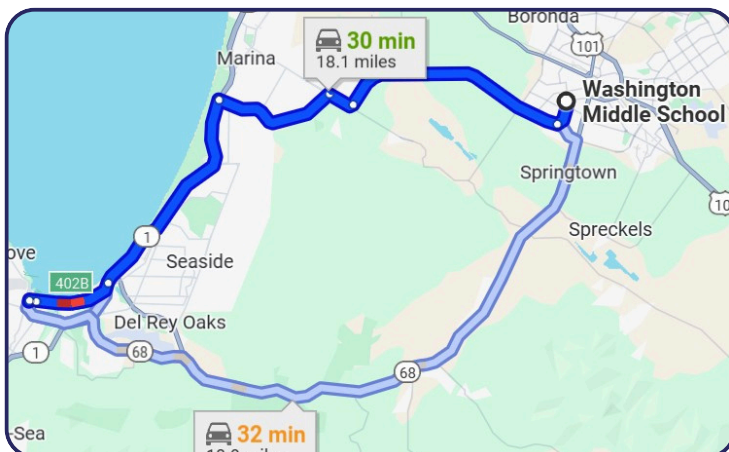

WHY SHOULD YOU ATTEND?

- Looking to improve engagement
- Want to expand/revamp elective offerings
- Learn what Career Technical Education can look like at the middle school level
- Improve alignment with high school pathway offerings

The school is a 30 minute drive from the conference